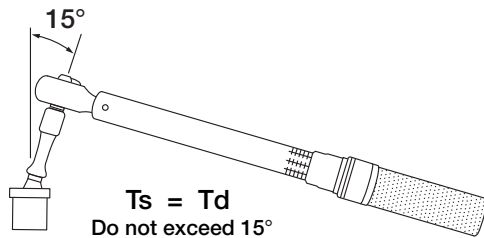

Torque Wrench Adapter Formulas

TORQUE FORMULA LEGEND

T_s = Torque wrench setting
 T_d = Fastener torque desired

A = Torque wrench length
 B = Torque adapter length