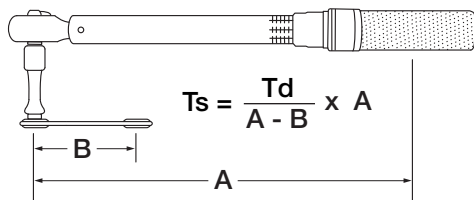

Torque Wrench Adapter Formulas

TORQUE FORMULA LEGEND

T_s = Torque wrench setting
 T_d = Fastener torque desired

A = Torque wrench length
 B = Torque adapter length