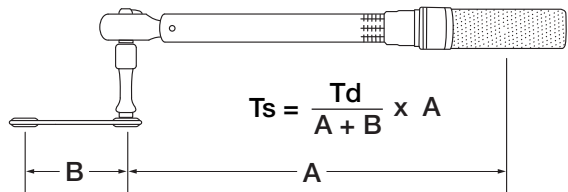

Torque Wrench Adapter Formulas

TORQUE FORMULA LEGEND

T_s = Torque wrench setting
 T_d = Fastener torque desired

A = Torque wrench length
 B = Torque adapter length