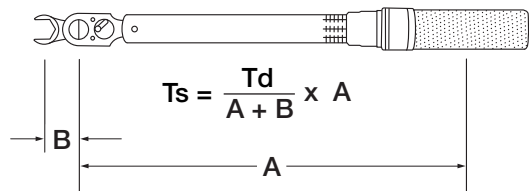

Torque Wrench Adapter Formulas

TORQUE FORMULA LEGEND

T_s = Torque wrench setting
 T_d = Fastener torque desired

A = Torque wrench length
 B = Torque adapter length