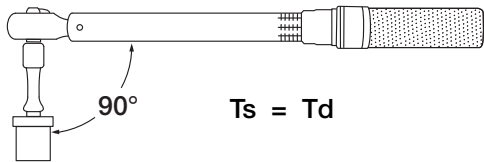

Torque Wrench Adapter Formulas

TORQUE FORMULA LEGEND

T_s = Torque wrench setting
 T_d = Fastener torque desired

A = Torque wrench length
 B = Torque adapter length