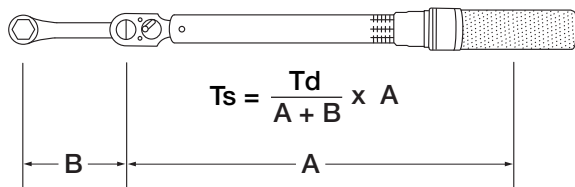

Torque Wrench Adapter Formulas

TORQUE FORMULA LEGEND

T_s = Torque wrench setting
 T_d = Fastener torque desired

A = Torque wrench length
 B = Torque adapter length