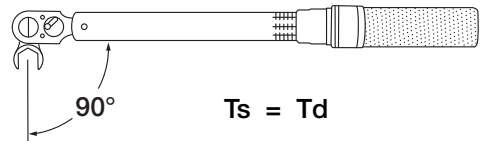

Torque Wrench Adapter Formulas

TORQUE FORMULA LEGEND

T_s = Torque wrench setting
 T_d = Fastener torque desired

A = Torque wrench length
 B = Torque adapter length