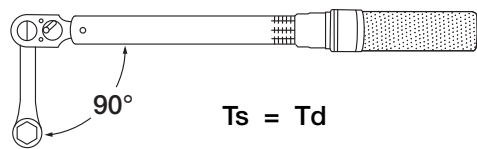

Torque Wrench Adapter Formulas

TORQUE FORMULA LEGEND

T_s = Torque wrench setting
 T_d = Fastener torque desired

A = Torque wrench length
 B = Torque adapter length